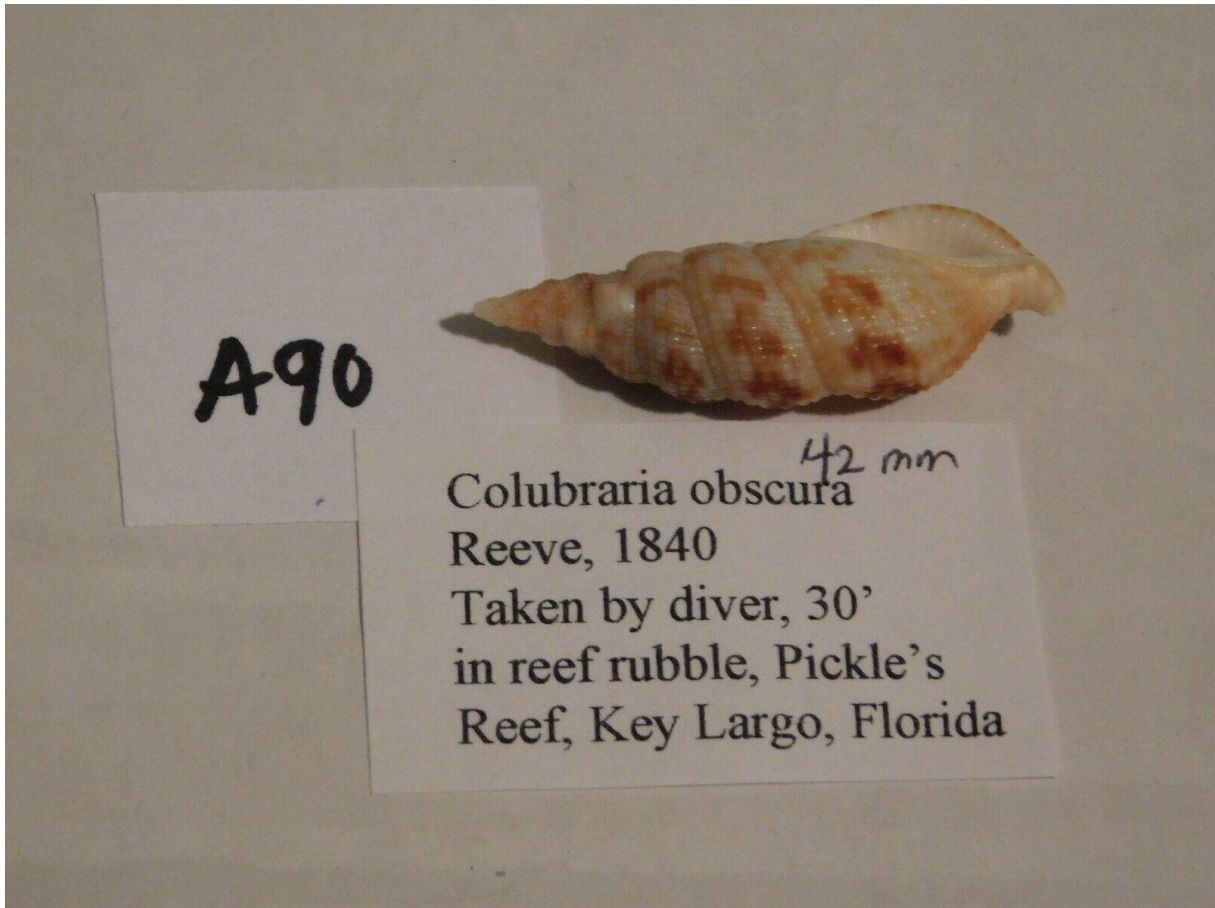

**Colubraria obscura Florida data 42 mm**

good data off Key Largo

5 \$, Sep 2019

A90

Colubraria obscura<sup>42 mm</sup>  
Reeve, 1840  
Taken by diver, 30'  
in reef rubble, Pickle's  
Reef, Key Largo, Florida